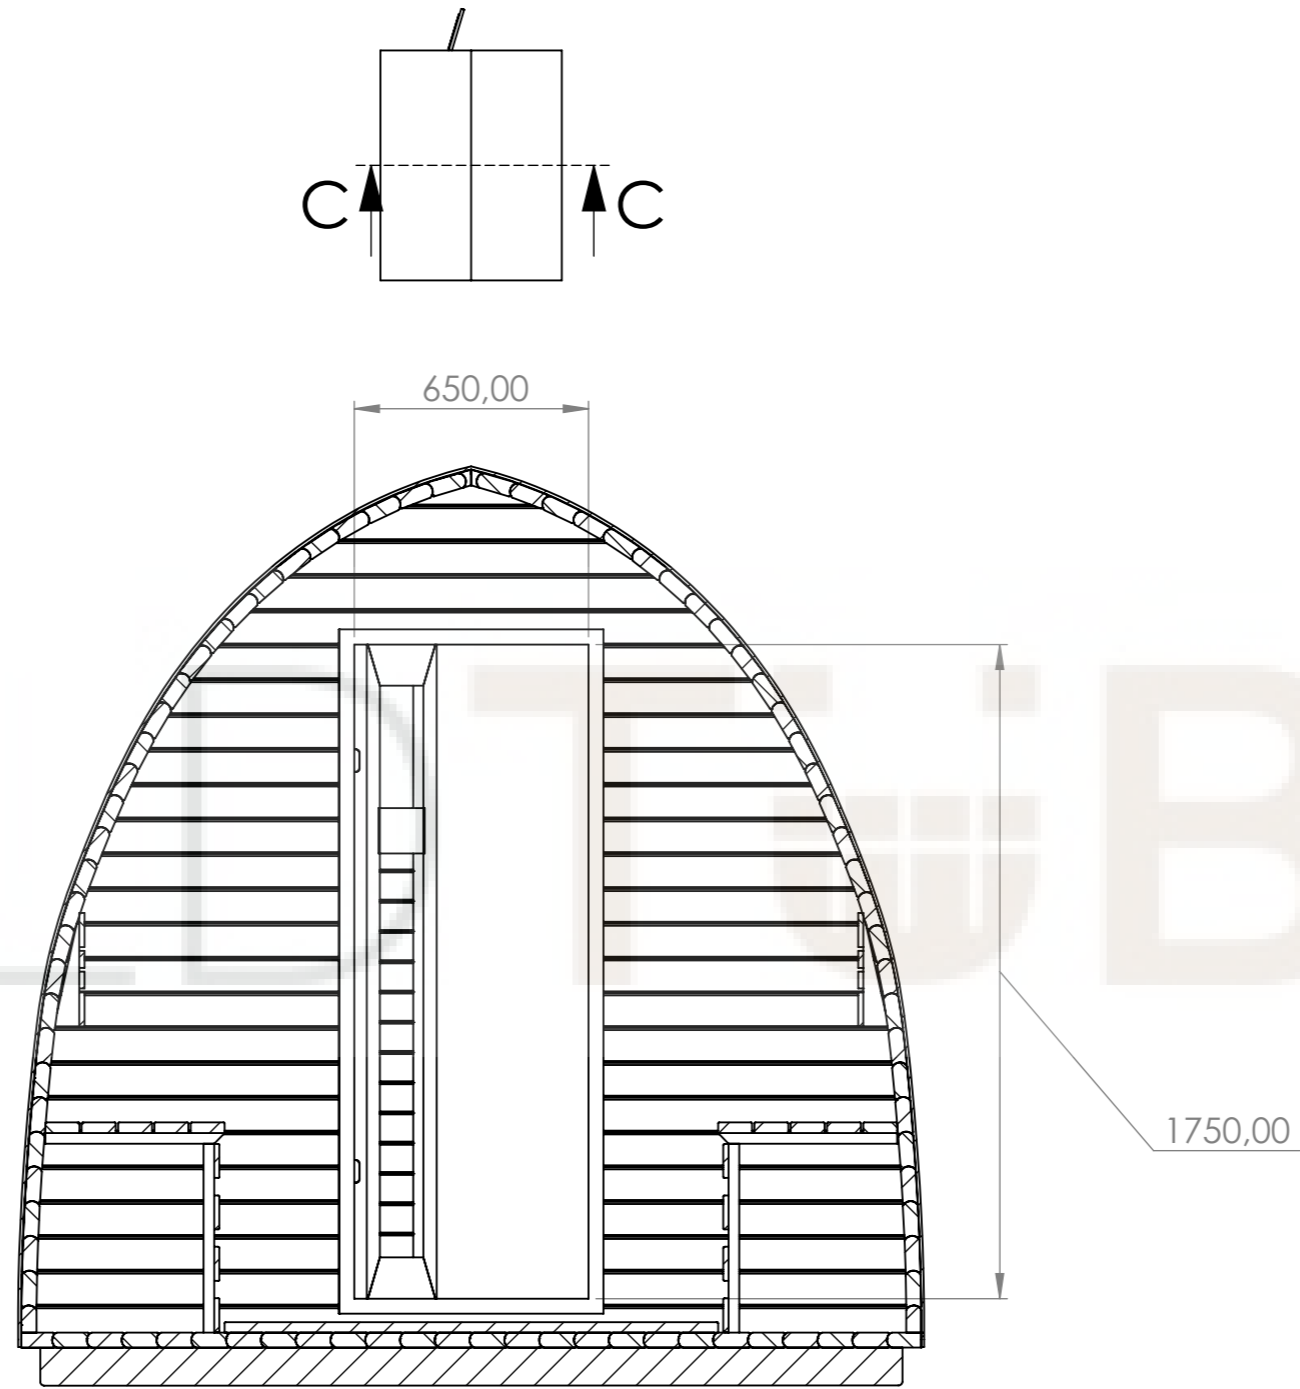

WILD TUBS

Igloo sauna

EN: THE MEASUREMENTS SHOWN IN THE DRAWINGS ARE FOR INFORMATIONAL PURPOSES AND MAY NOT CORRESPOND TO THE DIMENSIONS OF THE MANUFACTURED PRODUCT, AS ALL PRODUCTS ARE HANDMADE. IF IT IS NECESSARY TO KEEP SOME DIMENSIONS ACCURATE, THIS SHOULD BE INDICATED AT THE TIME OF ORDERING.

SAUNA MODEL	2 m	2,5m	3m	3,5m	4m	4,5m	5m	5,5m	6m
Suitable for persons	2-4	2-6	4-6	4-8	6-8	6-10	8-10	8-12	10-12
Total weight of the Sauna	1300 kg	1400 kg	1500 kg	1600 kg	1700 kg	1800kg	1900kg	2000kg	2100kg

Gener info

General info(2)

2840,00

SECTION A-A

SCALE 1 : 20

474,00

SECTION B-B

SCALE 1 : 20

2240,00

500,00

General info (3)

SECTION C-C

SCALE 1 : 20

Sauna base